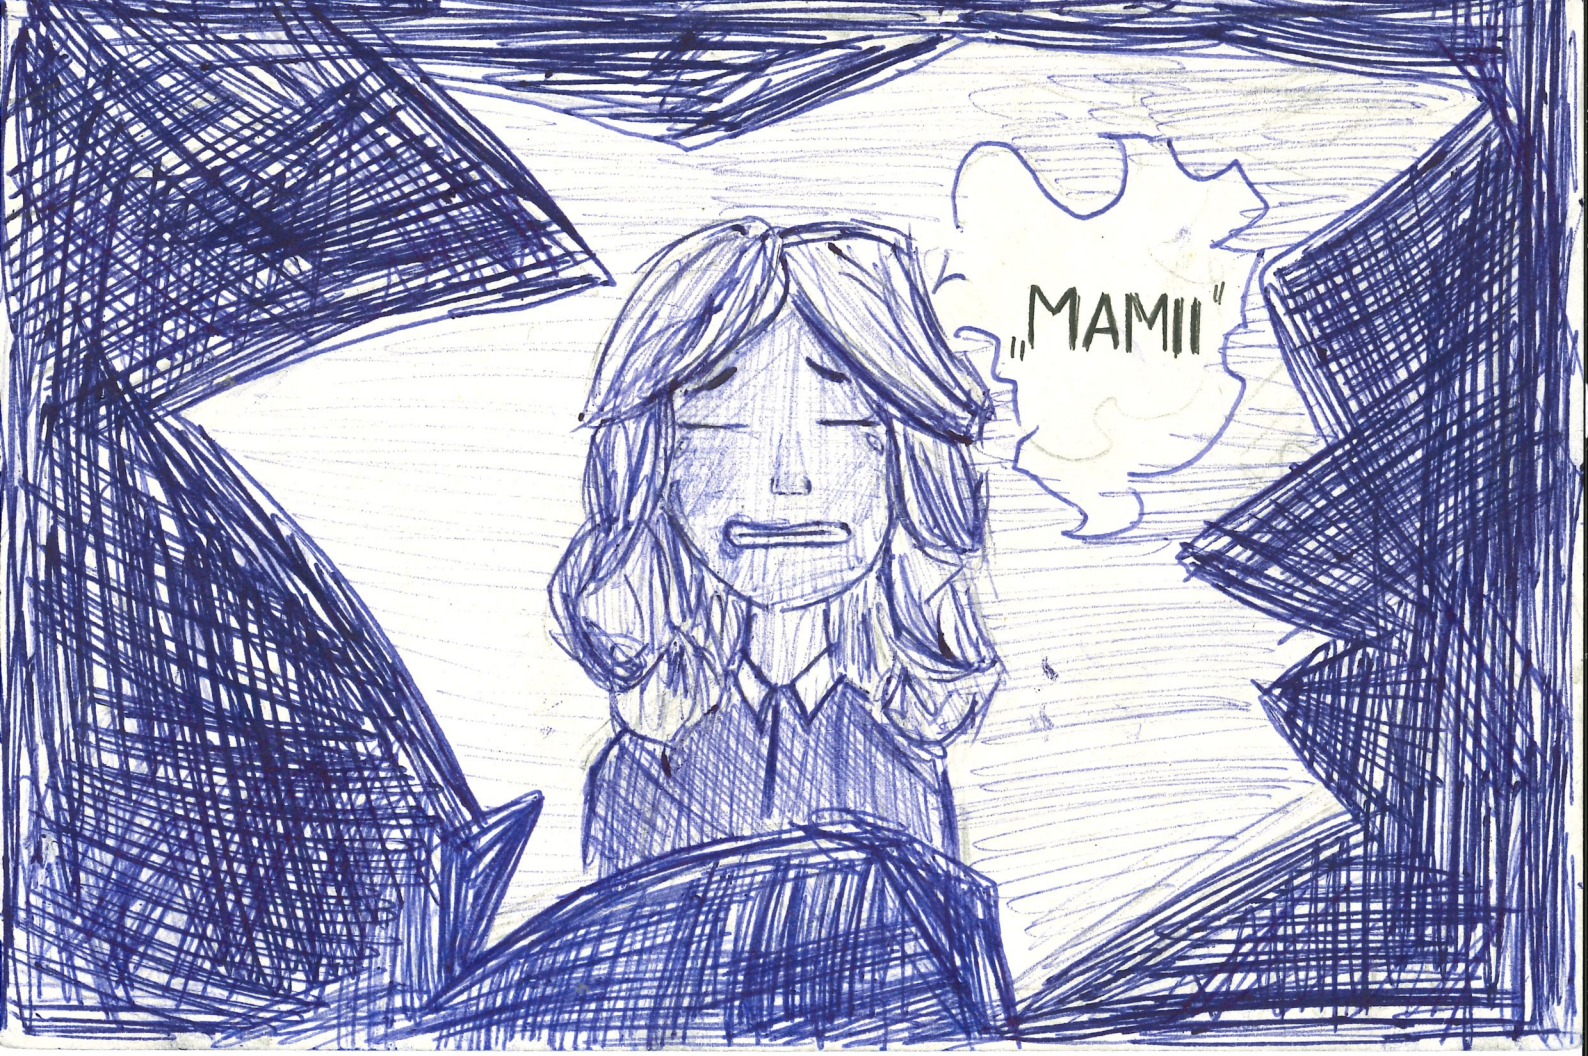

ENDERSDORF

"SCHLAFEM MEIN
TEDDYBEAR"
"LA LA LA..."

"NĚJAKA
MALÁ
NĚMECKÁ
DĚVKA"
"CO TAM
DĚLÁ?"

A blue-ink sketch of a woman in a room. She is standing and looking towards the left. She is wearing a long, simple dress and has her hair styled in a bun. She is holding a small round object, possibly a magnifying glass. The room has a simple structure with a doorway in the background. There are some plants on the floor to the left. The entire scene is framed by a thick, dark blue scribbled border.

CO TO DĚLÁTE
?
VRAŤTE TO!"

A blue-ink sketch of a man in a room. He is standing and looking towards the right. He is wearing a jacket and trousers. He is holding a small object in his right hand. To his left is a large, stylized tree or bush. A small teddy bear is on the floor near him. The room has a simple structure with a doorway in the background. The entire scene is framed by a thick, dark blue scribbled border.