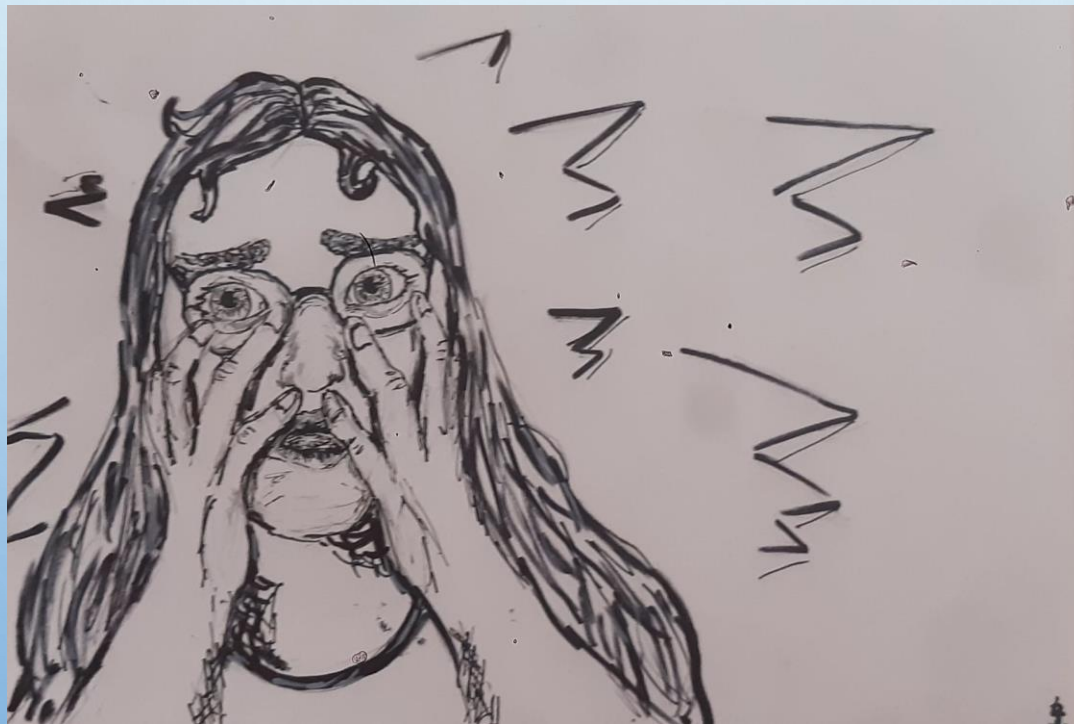

KAM MÁM JÍT?
KUDY SE JDE KONEČNĚ K TÉ VODĚ?